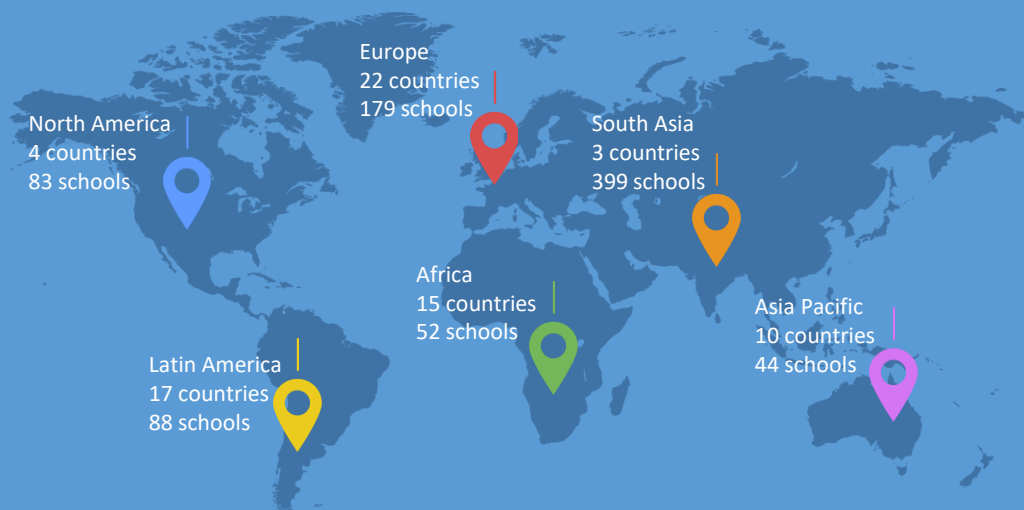

# Educate Magis - The Global Community of Jesuit and Ignatian School Educators

 845 Schools

 71 Countries

 6 Regions

 1 Global Community

## What's on the Educate Magis site?

Interactive Global Map - shows the location of Jesuit and Ignatian schools.

School Profiles - an individual profile with unique information on each school.

Resources – in Jesuit Education, Ignatian Pedagogy, Global Citizenship and more.

Global Community - over 5,000 teachers and staff from Jesuit & Ignatian Schools worldwide.