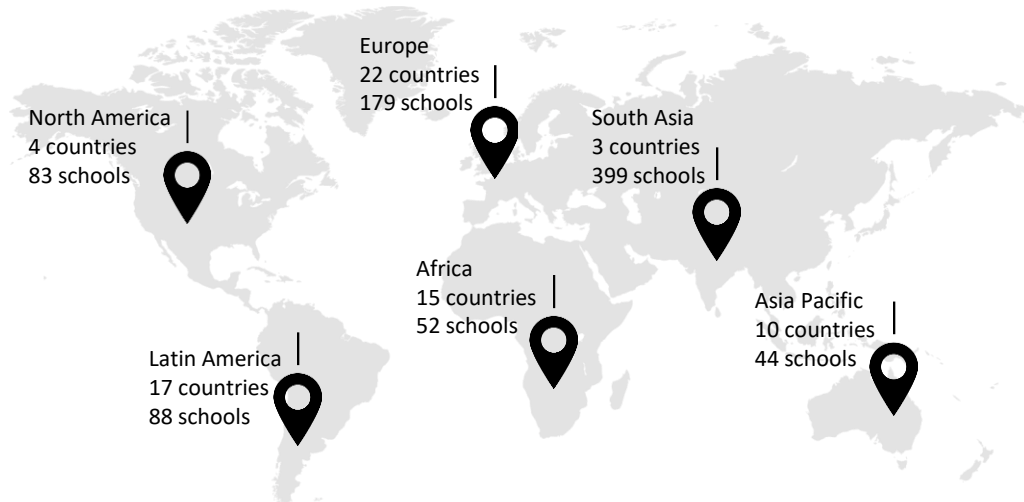

Educate Magis - The Global Community of Jesuit and Ignatian School Educators

845 Schools

71 Countries

6 Regions

1 Global
Community

What's on the Educate Magis site?

Interactive Global Map - shows the location of Jesuit and Ignatian schools.

School Profiles - an individual profile with unique information on each school.

Resources – in Jesuit Education, Ignatian Pedagogy, Global Citizenship and more.

Global Stories - keeping you up-to-date with news and amazing stories from our community.